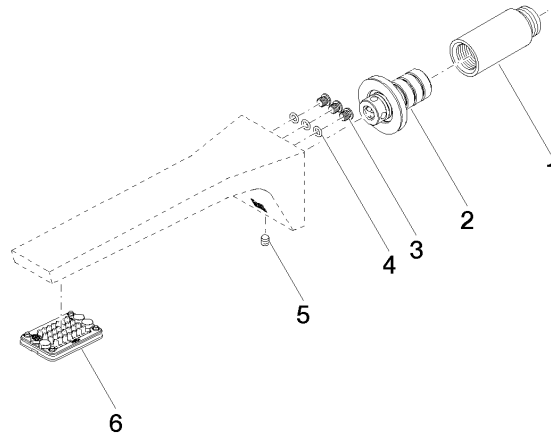

CL.1 Wall-mounted basin spout without pop-up waste - Dark Chrome

CL.1

13 800 705

- 200mm projection
- fixed spout
- rectangular spray pattern with 40 individual jets
- hole diameter 37 mm
- lead-free
- 1/2" connection
- plug-link mounting
- max. flow 4.5 l/min
- This product can help a building meet the requirements of Green Building Rating Systems, e.g. LEED®, BREEAM®, DGNB

mm [inches]

Flow rate chart

Certificates

IAPMO_N-4976. IAPMO_6397.

13 800 705

Parts for other finishes can be found here: [Chrome](#)

Spare parts list

No.	Item Number	Name	Quantity used	Delivery time
1	09 24 03 081 10 90	extension	1	2
2	90 24 03 108 01 90	nipple set	1	2
3	09 30 30 113 20 90	screw	3	2
4	09 14 10 001 90	seal	3	2
5	90 31 11 004 00 90	pin	1	2
6	90 11 02 297 00 90	aerator	1	2